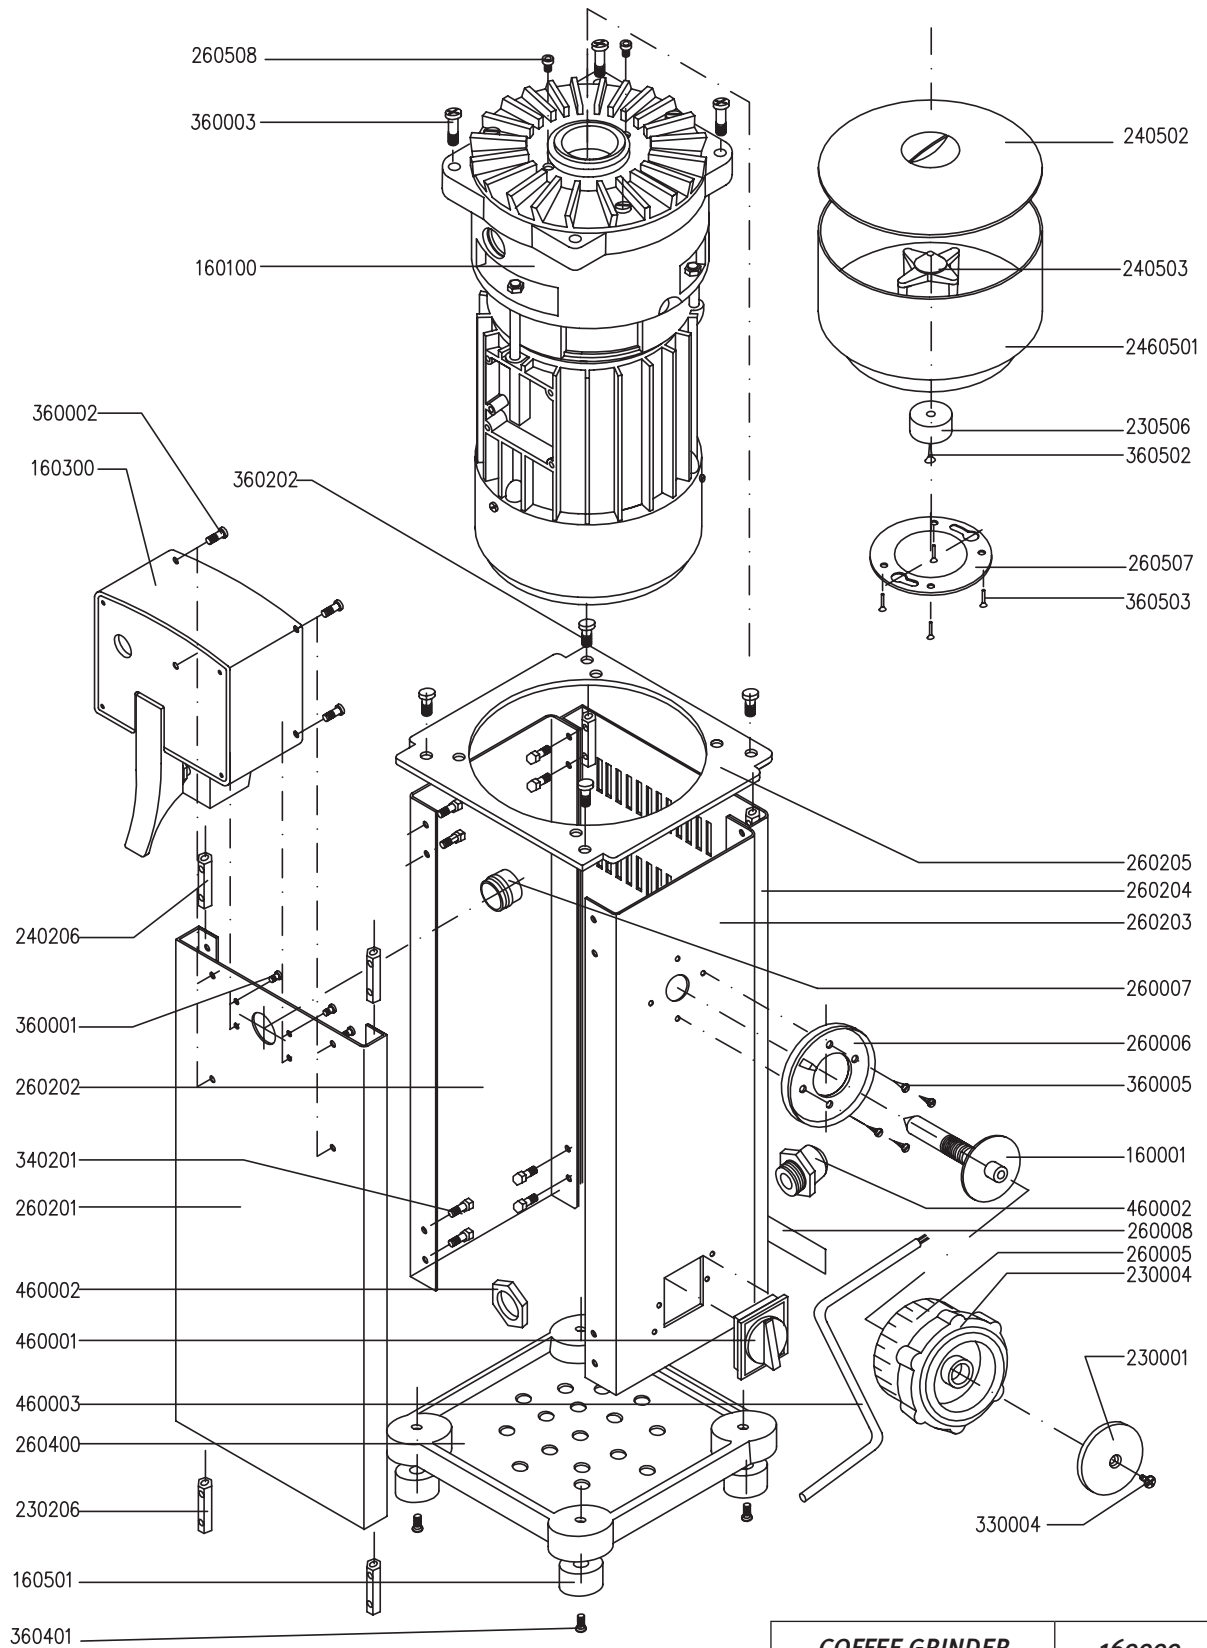

devoted to **PERFECT** grinding

DIP.[®]
GRINDERS

DK50 / DK-60
KINEMATIC SCHEME

Grinder

COFFEE GRINDER
160000

Grinding mechanism

GRINDING MECHANISM	16o1oo
---------------------------	---------------

Discharge housing