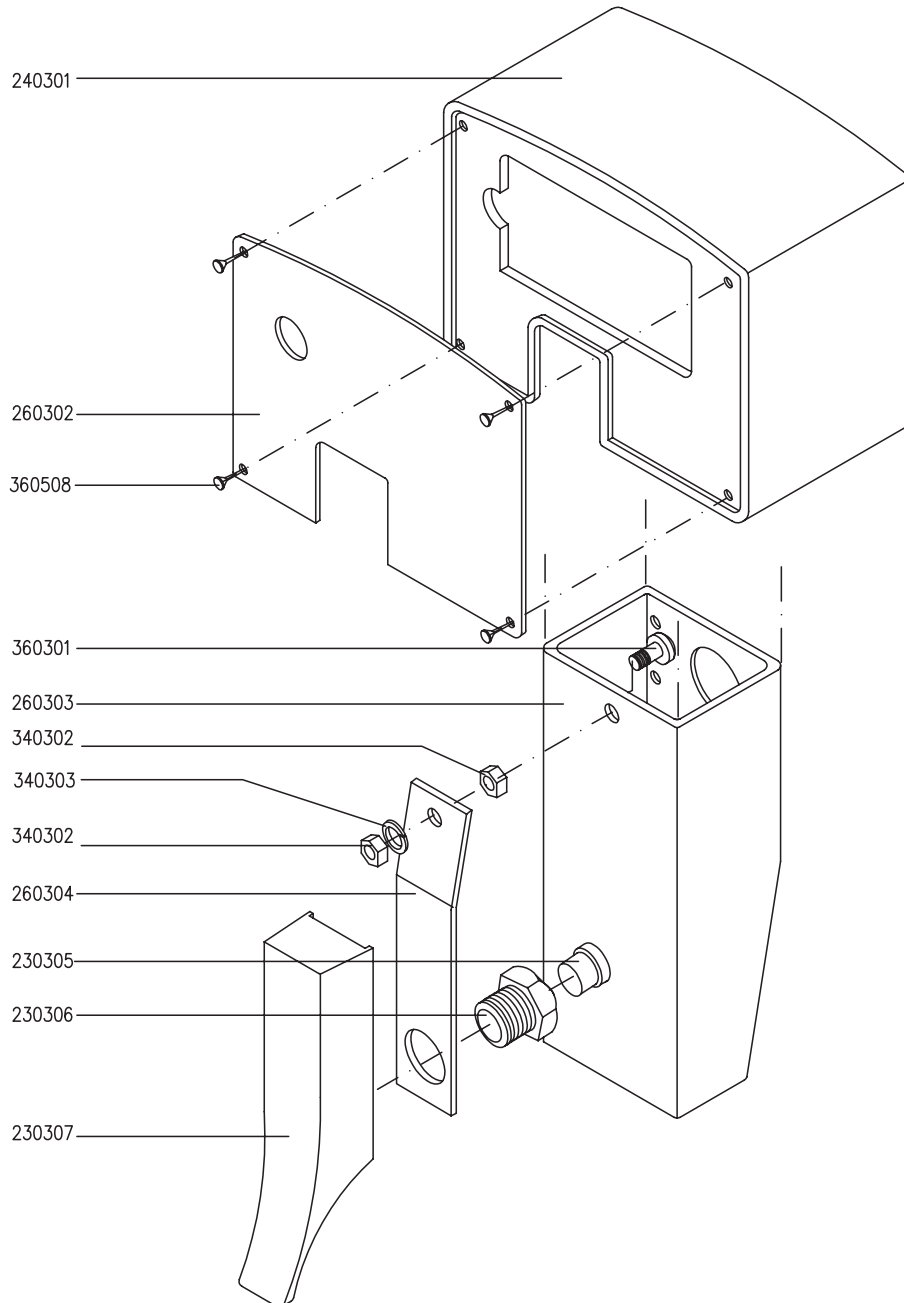

devoted to **PERFECT** grinding

DIP.[®]
GRINDERS

DK50 / DK-60
KINEMATIC SCHEME

Grinder

COFFEE GRINDER
160000

Grinding mechanism

GRINDING MECHANISM	16o1oo
---------------------------	---------------

Discharge housing