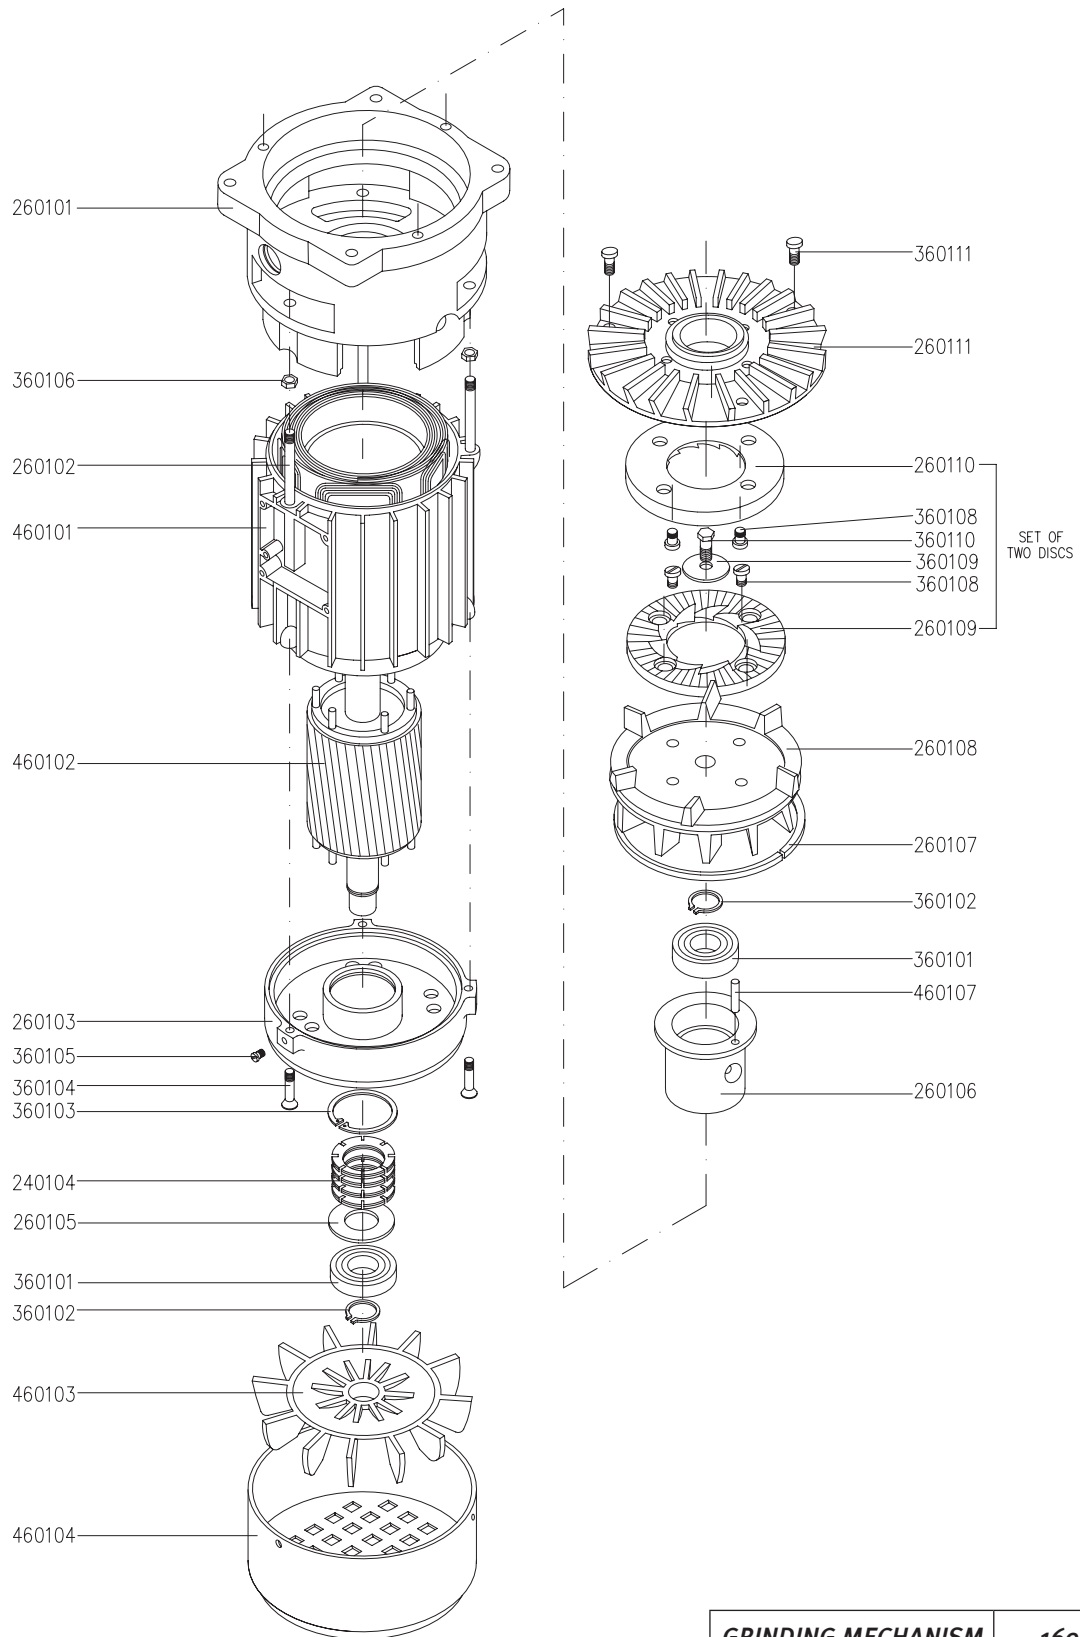

devoted to **PERFECT** grinding

DIP.[®]
GRINDERS

DK50 / DK-60
KINEMATIC SCHEME

Grinder

COFFEE GRINDER
160000

Grinding mechanism

GRINDING MECHANISM	16o1oo
---------------------------	---------------

Discharge housing